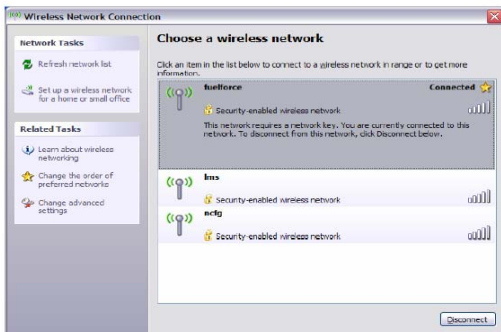

WiFi - Wireless Web Interface

The Wireless Web Interface Solution, along with the FuelForce 814, 894 or EXACTA controller, is a low cost solution for customers with a single fueling site and simple reporting requirements.

Customers save thousands of business dollars on installation costs. There is no need to excavate and run underground cabling and conduit to the fuel island.

Communicate wirelessly with your Fuel Island up to 500 feet away using an on-site PC or Laptop with a wireless network card to maintain a simple listing of Vehicle/Driver Data and obtain Fueling Transaction Data when you want.

Advantages of Wireless Communication

- Increased Productivity And Profitability
- Lower Total Cost Of Ownership
- Removes The Need For Extensive Cabling
- Any Laptop Or PC With A Wireless Network Card Can Access The Fuel Island Controller With The Proper Password
- Communication Distances Up To 500 Feet
- No Need For Reporting Software - Uses Excel Spreadsheets

- **Secure**
- **Wireless**
- **Cost Effective**
- **FCC Compliant**

Your Wireless PC Automatically Detects The FuelForce Network

1	A	B	C	D	E	F	G	H	I	J	K	L
2	info_cd	txn_type	txn_tm	sequence	product_cd	quantity	unit_price	hose_cd	dept_cd	vehicle_cd	odometer	driver_cd
3	0001	2	12/29/2004 12:01:03 AM	162142	FD2	25	100	1	0000	2 NON KYLEA1	NON110117	551529
4	0001	2	12/29/2004 12:05:27 AM	162143	FD2	122	000	1	0000	1 NON JACKSO	NON00116	124652
5	0001	2	12/29/2004 12:19:47 AM	162144	FD2	58	000	1	0000	1 NON JACKSO	NON00039	470393
6	0001	2	12/29/2004 12:36:40 AM	162145	FD2	116	050	1	0000	2 NON JACKSO	NON00254	715499
7	0001	2	12/29/2004 12:44:18 AM	162146	FD2	0	000	1	0000	3 NON JACKSO	NON00734	986095
8	0001	2	12/29/2004 12:46:12 AM	162147	FD2	47	000	1	0000	2 NON JACKSO	NON00734	986095
9	0001	2	12/29/2004 12:47:33 AM	162148	FD2	213	000	1	0000	1 NON JACKSO	NON00148	737706
10	0001	2	12/29/2004 12:55:22 AM	162150	FD2	71	000	1	0000	2 NON JACKSO	NON00114	849548
11	0001	2	12/29/2004 1:00:20 AM	162151	FD2	62	000	1	0000	2 NON JACKSO	NON00161	623694
12	0001	2	12/29/2004 1:04:38 AM	162152	FD2	27	000	1	0000	1 NON JACKSO	NON00951	926898
13												
14												

Fuel Transaction Listings Using Excel Spreadsheets

Sec/Id#	Vehicle	Department	Privilege Mask	Product	Capacity	Meter	Status	Modified
1	1001	NONE	000000	ALL	20	-1	☑	Wed Jan 22 12:59:41 2003
2	#87P	NONE	000000	ALL	20	-1	☑	Wed Jan 22 12:59:41 2003
3	#87P	NONE	000000	ALL	20	-1	☑	Wed Jan 22 12:59:41 2003
4	#87P	NONE	000000	ALL	20	-1	☑	Wed Jan 22 12:59:41 2003
5	#87P	NONE	000000	ALL	20	-1	☑	Wed Jan 22 12:59:41 2003
6	#87P	NONE	000000	ALL	20	-1	☑	Wed Jan 22 12:59:41 2003
7	#87P	NONE	000000	ALL	20	-1	☑	Wed Jan 22 12:59:41 2003
8	#87P	NONE	000000	ALL	20	-1	☑	Wed Jan 22 12:59:41 2003
9	#87P	NONE	000000	ALL	20	-1	☑	Wed Jan 22 12:59:41 2003
10	#87P	NONE	000000	ALL	20	-1	☑	Wed Jan 22 12:59:41 2003